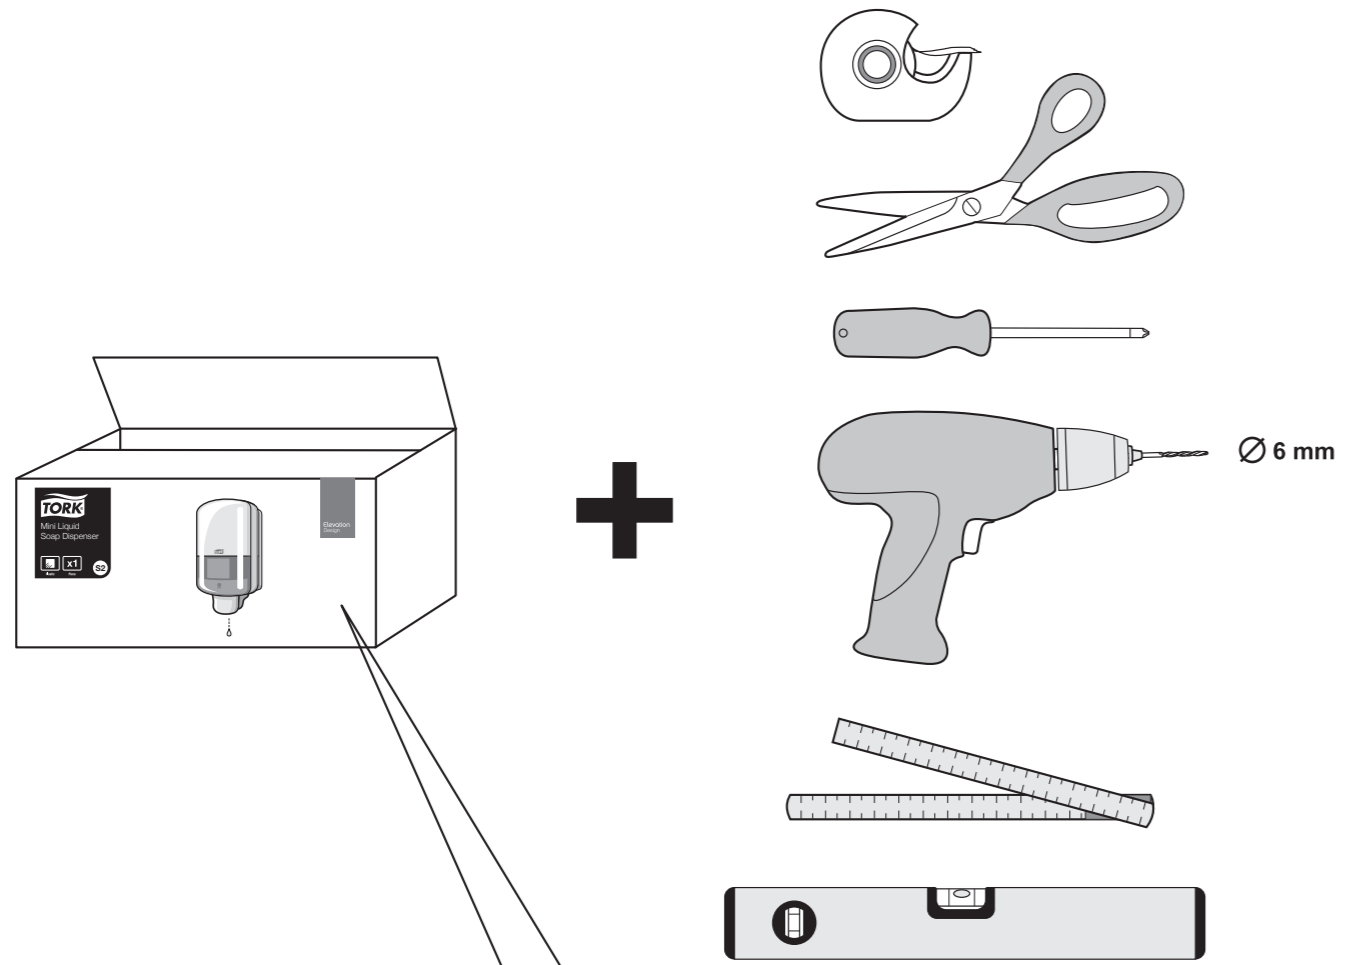

European Community Design Registration RCD 000929971

Elevation  
Design

Manufactured by SCA,  
SE-405 03 Göteborg, Sweden  
[www.sca-tork.com](http://www.sca-tork.com)  
Made in Hungary

Manufactured by SCA,  
SE-405 03 Göteborg, Sweden  
[www.sca-tork.com](http://www.sca-tork.com)  
Made in Hungary