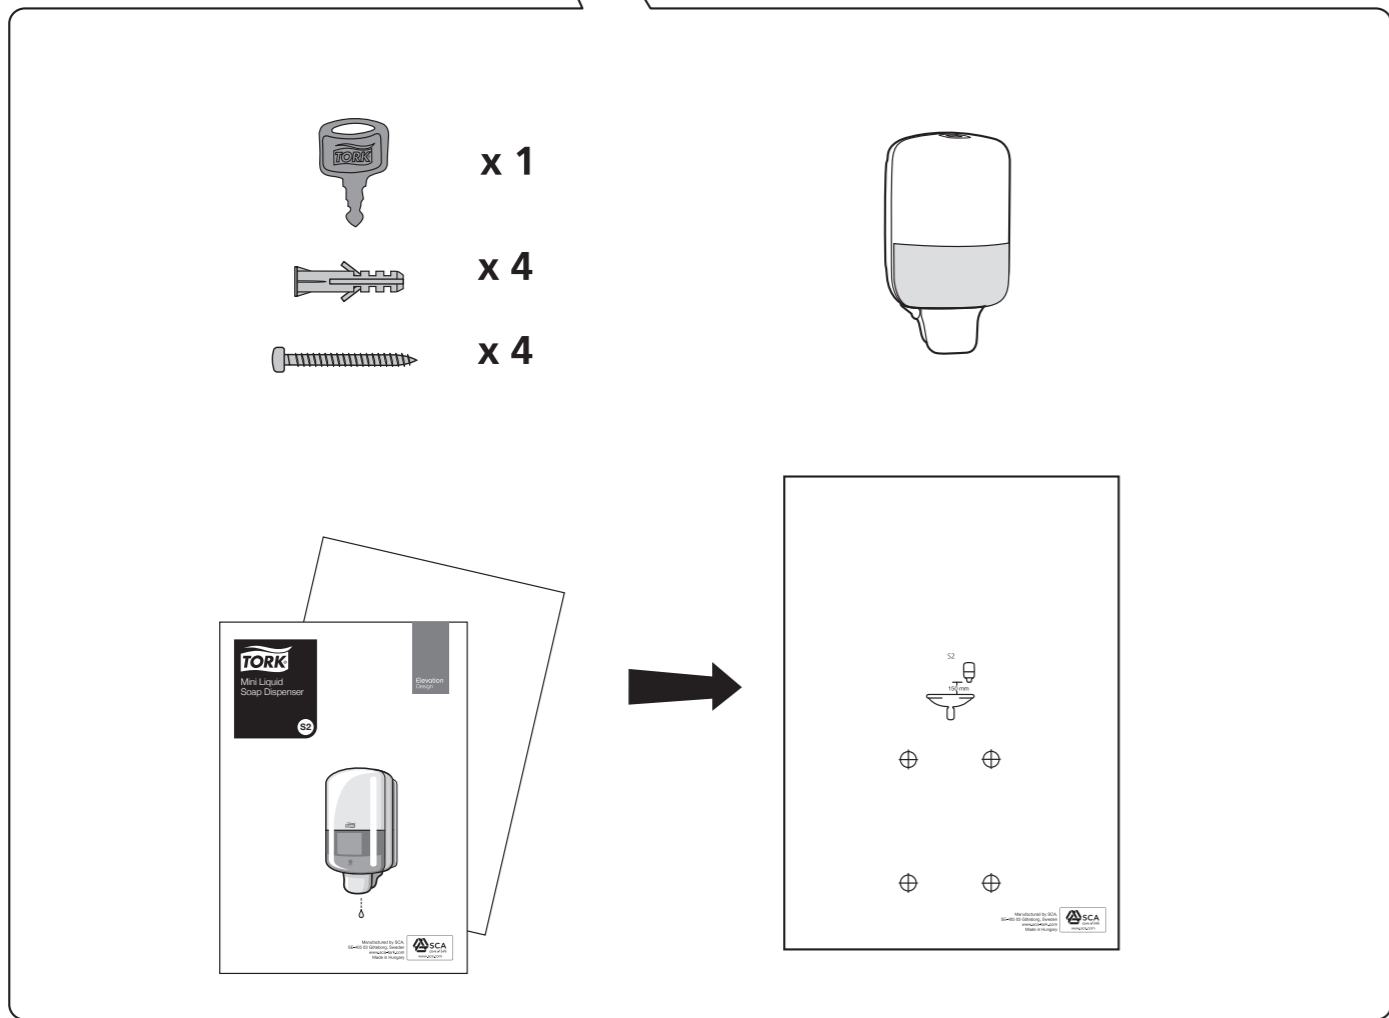

European Community Design Registration RCD 000929971

Elevation  
Design

Manufactured by SCA,  
SE-405 03 Göteborg, Sweden  
[www.sca-tork.com](http://www.sca-tork.com)  
Made in Hungary

Manufactured by SCA,  
SE-405 03 Göteborg, Sweden  
[www.sca-tork.com](http://www.sca-tork.com)  
Made in Hungary

3.

4.

5.

1.

2.

3.

-  x 4
-  x 4

4.